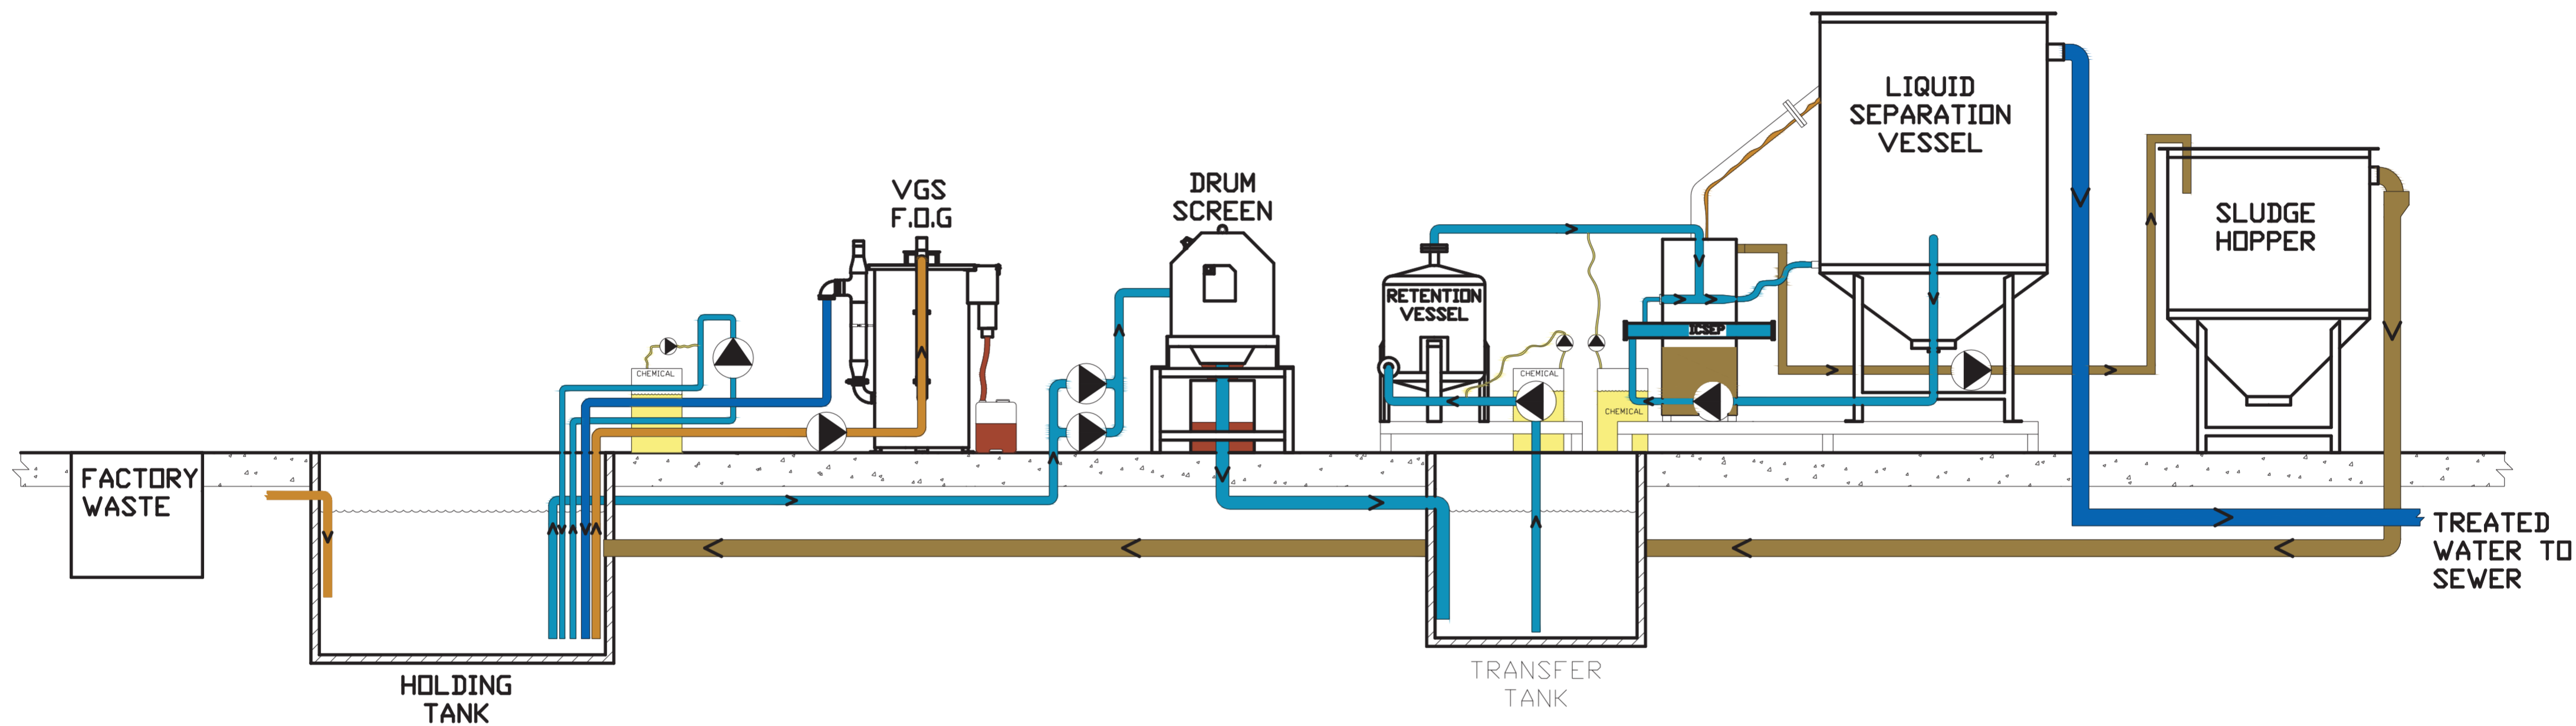

FLOW DIAGRAM

System Info

- Installation Date: August 2010
- Project Model: Domino ICSEP (F&B)

Everything Water PTY LTD

- + Add: Unit 3/32 Enterprise Street, Cleveland, QLD 4163
- + Phone: +61 3 9857 9845
- + Email: sales@everythingwater.com
- + Web: www.everythingwater.com